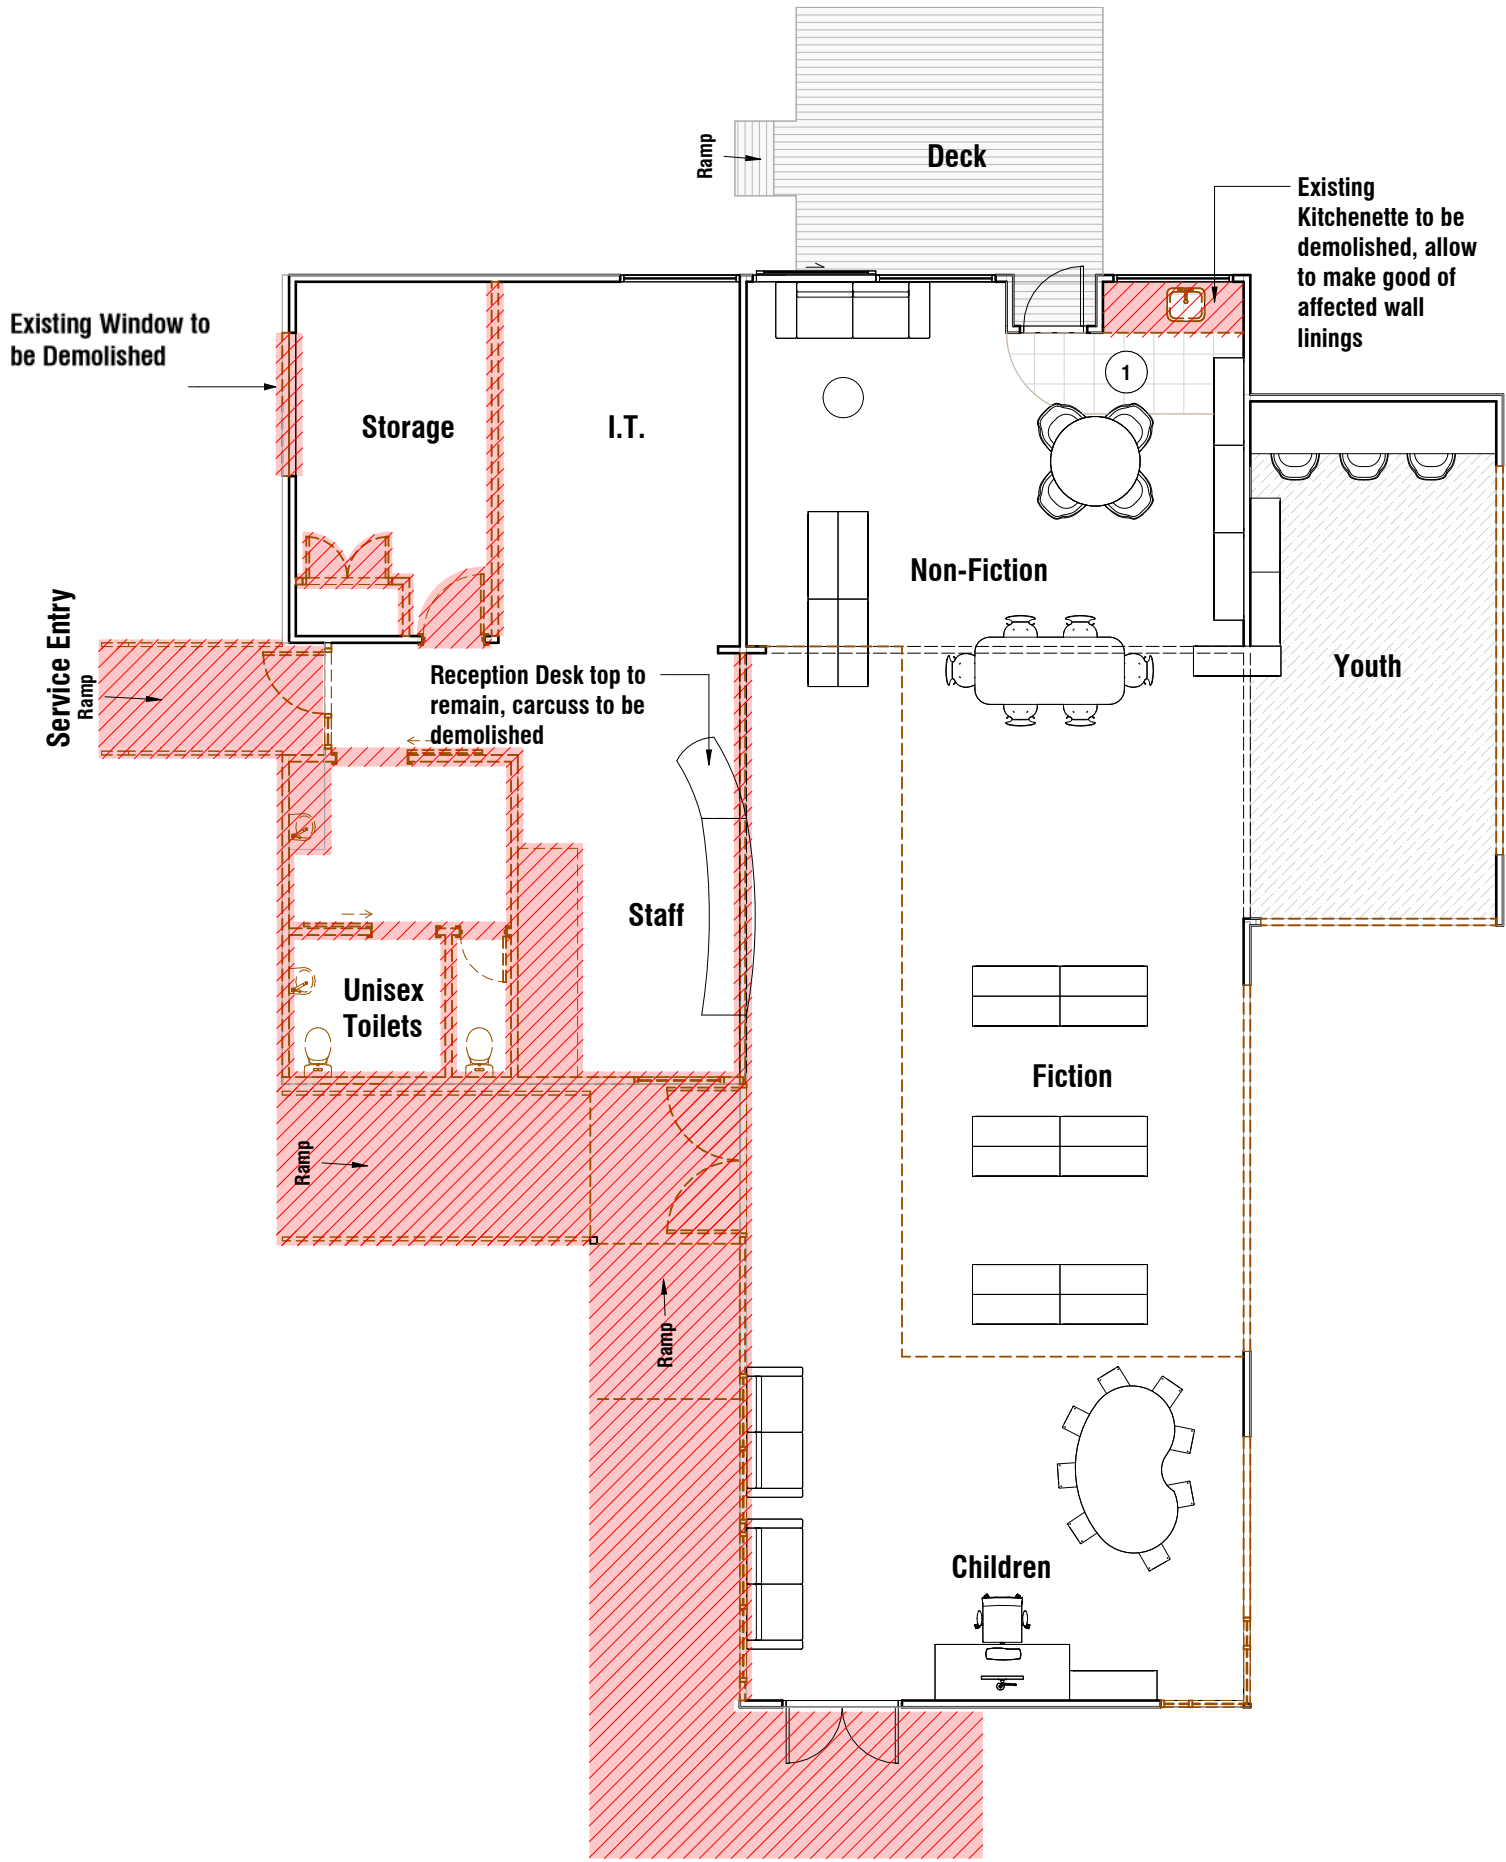

Te Pātikitiki Library

REDEVELOPMENT

PALMY  **sgl BOON**
PAPAIOEA
PALMERSTON
NORTH
CITY

November 2023

Existing Context Plan

KEY

1. AWAPUNI LIBRARY
2. TE PĀTIKITIKI LIBRARY
3. PASIFIKA COMMUNITY CENTRE
4. TE HOTU MANAWA O RANGITAANE O MANAWATU MARAE
5. TE MARAE O HINE
6. KIKIWHENUA (HISTORIC PĀ SITE)

Existing Site Plan

Existing Floor Plan

Site Plan

+ STAGE 1A PLAN + STAGE 1A LANDSCAPE

Site Plan

+ STAGE 1B LANDSCAPE

Site Plan

STAGES 1A + 1B
+ STAGING DIAGRAM

Floor Plan

PROPOSED GROUND FLOOR

Elevations

NORTH ELEVATION

SOUTH ELEVATION

Elevations

EAST ELEVATION

WEST ELEVATION