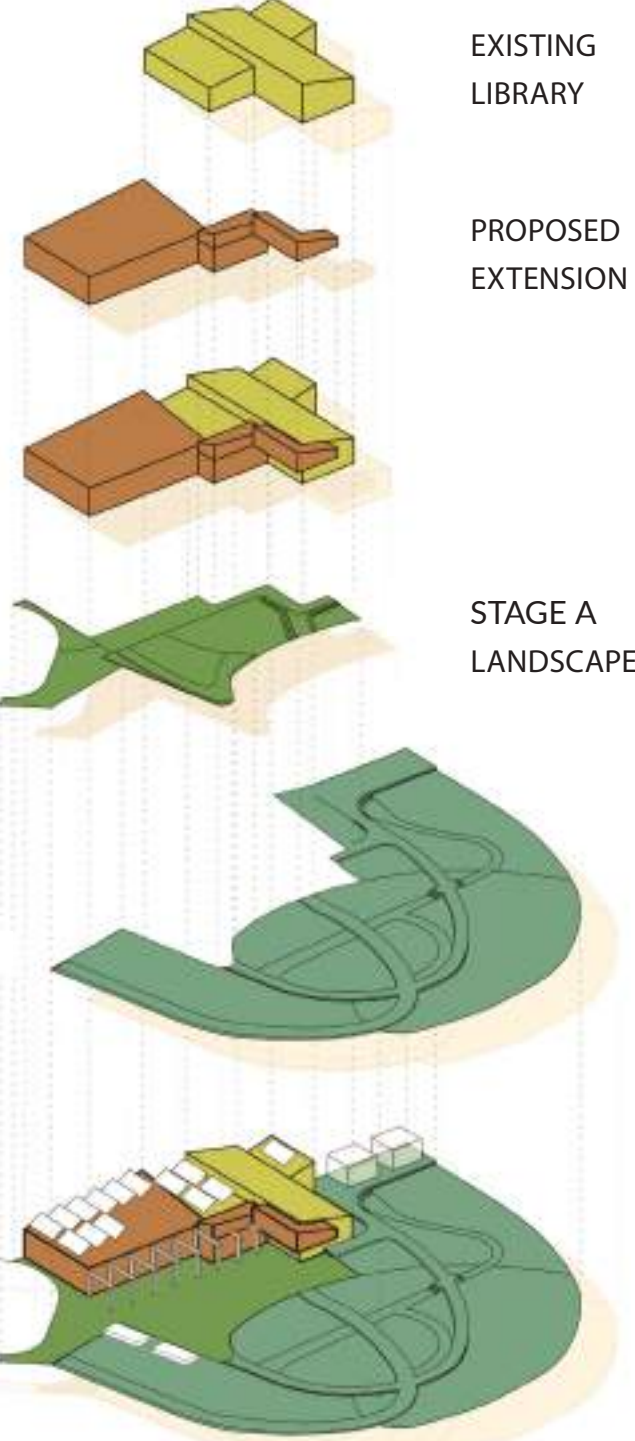

Te Pātikitiki Library

REDEVELOPMENT

PALMY  **sgl BOON**
PAPAIOEA
PALMERSTON
NORTH
CITY

November 2023

Existing Context Plan

KEY

1. AWAPUNI LIBRARY
2. TE PĀTIKITIKI LIBRARY
3. PASIFIKA COMMUNITY CENTRE
4. TE HOTU MANAWA O RANGITAANE O MANAWATU MARAE
5. TE MARAE O HINE
6. KIKIWHENUA (HISTORIC PĀ SITE)

Existing Site Plan

Existing Floor Plan

Site Plan

+ STAGE 1A PLAN + STAGE 1A LANDSCAPE

Site Plan

+ STAGE 1B LANDSCAPE

Site Plan

STAGES 1A + 1B
+ STAGING DIAGRAM

Floor Plan

PROPOSED GROUND FLOOR

Elevations

NORTH ELEVATION

SOUTH ELEVATION

Elevations

EAST ELEVATION

WEST ELEVATION