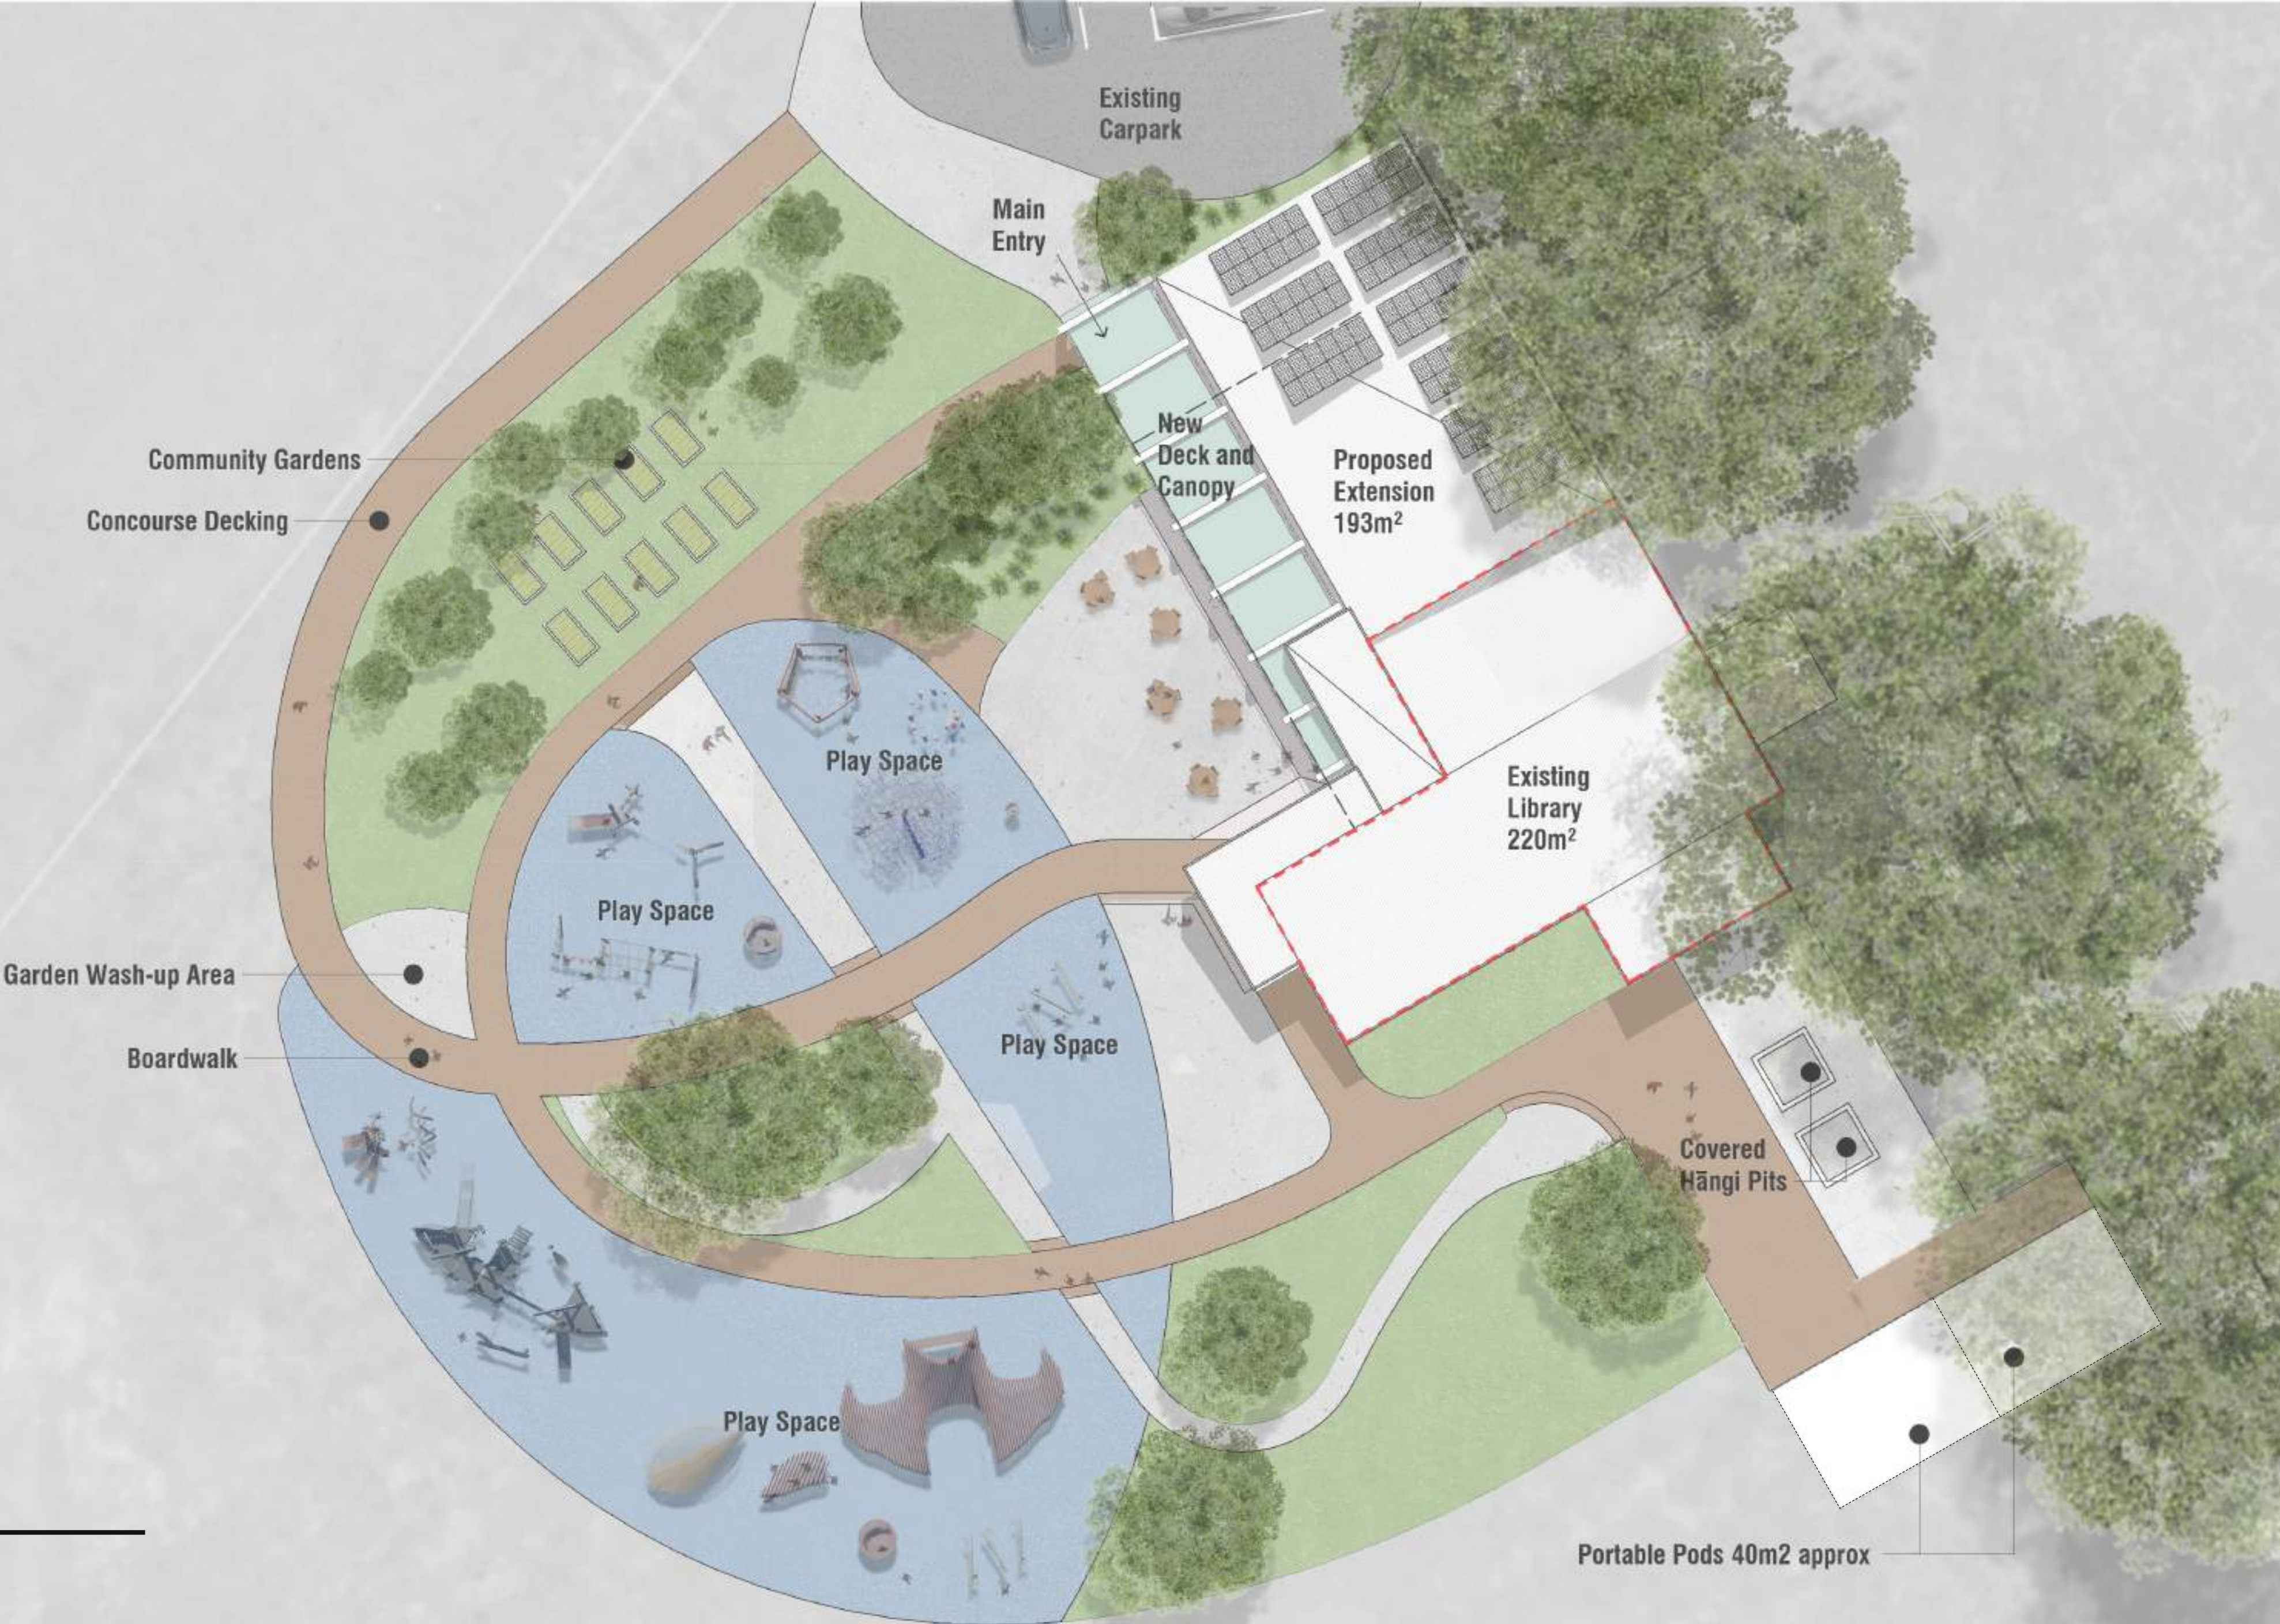

Te Pātikitiki Library

REDEVELOPMENT

PALMY  **sgl BOON**
PAPAIOEA
PALMERSTON
NORTH
CITY

November 2023

Existing Context Plan

KEY

1. AWAPUNI LIBRARY
2. TE PĀTIKITIKI LIBRARY
3. PASIFIKA COMMUNITY CENTRE
4. TE HOTU MANAWA O RANGITAANE O MANAWATU MARAE
5. TE MARAE O HINE
6. KIKIWHENUA (HISTORIC PĀ SITE)

Existing Site Plan

Existing Floor Plan

Site Plan

+ STAGE 1A PLAN + STAGE 1A LANDSCAPE

Site Plan

+ STAGE 1B LANDSCAPE

Site Plan

STAGES 1A + 1B
+ STAGING DIAGRAM

Floor Plan

PROPOSED GROUND FLOOR

Elevations

NORTH ELEVATION

SOUTH ELEVATION

Elevations

EAST ELEVATION

WEST ELEVATION